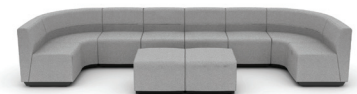

Typical 4

Line	Model	Qty	Description
1	9301	8	Single Seat
2	9323	2	90° Corner Seat
3	GC11	11	Ganging Clip

Typical 5

Line	Model	Qty	Description
1	9301	4	Single Seat
2	9321	4	90° Outer Seat
3	GC11	8	Ganging Clip

KOBLE MODULAR LOUNGE TYPICALS

Typical 6

Line	Model	Qty	Description
1	9301	4	Single Seat
2	9323	1	90° Corner Seat
3	9303	2	Table
4	9300	2	Single Bench
5	9201	1	Jax Mid-back Lounge
6	GC11	7	Ganging Clip

Typical 7

Line	Model	Qty	Description
1	9301	2	Single Seat
2	9312	2	120° Inner Seat
3	9312	1	120° Outer Seat
4	9300	1	Single Bench
5	9303	1	Table
6	GC11	6	Ganging Clip

Typical 8

Line	Model	Qty	Description
1	9301	6	Single Seat
2	9322	2	90° Inner Seat
3	9300	2	Single Bench
4	GC11	8	Ganging Clip